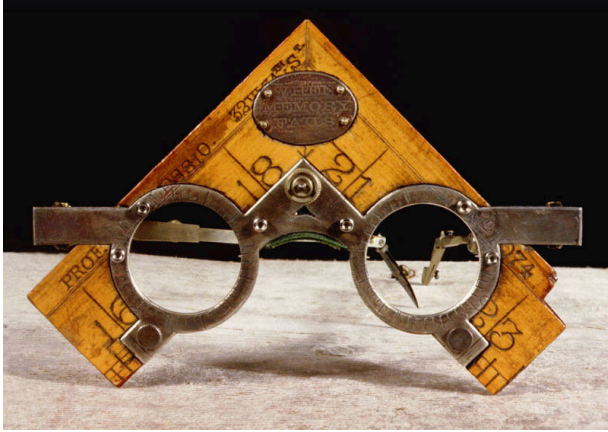

Basic Detail Report

When Memory Fails

Date

1996

Primary Maker

Keith Lo Bue

Materials

Sterling silver, 19th-century ruler and drafting tools, screws, brass, velvet, and prescription lenses

Dimensions

glasses with arms folded: $3 \frac{3}{4} \times 5 \frac{1}{2} \times 12 \frac{1}{4}$ in. (9.5 × 14 × 31.1 cm) glasses with arms unfolded: $3 \frac{3}{4} \times 5 \frac{1}{2} \times 5 \frac{1}{2}$ in. (9.5 × 14 × 14 cm) custom box closed: $3 \frac{1}{2} \times 6 \frac{1}{2} \times 3 \frac{1}{2}$ in. (8.9 × 16.5 × 8.9 cm) custom box opened: $1 \frac{3}{4} \times 12 \frac{1}{4} \times 6 \frac{1}{2}$ in. (4.4 × 31.1 × 16.5 cm)