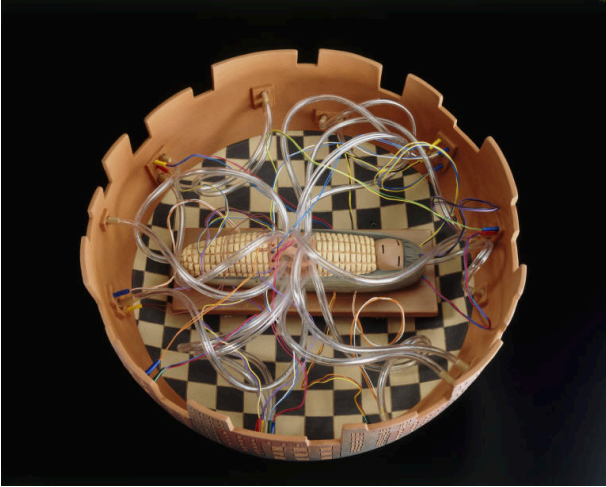

Basic Detail Report

Beans and Squash Lament ... "What Have They Done to Our Sister?"

Date

2000

Primary Maker

Richard Zane Smith

Materials

Polychromed earthenware, plastic tubing, and colored plastic coated wire

Dimensions

6 1/4 x 14 x 13 1/2 in. (15.9 x 35.6 x 34.3 cm)