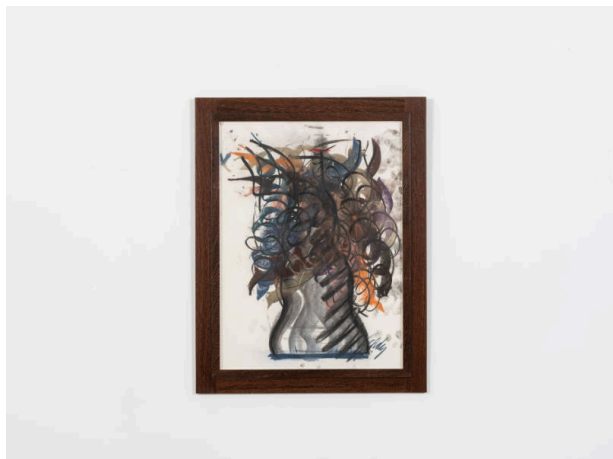

Basic Detail Report

Venetian Drawing #D10.90.6

Date

1990

Primary Maker

Dale Chihuly

Materials

Paper, pastel crayons

Dimensions

Framed: 35 5/8 x 27 7/8 x 7/8in. (90.5 x 70.8 x 2.2 cm)