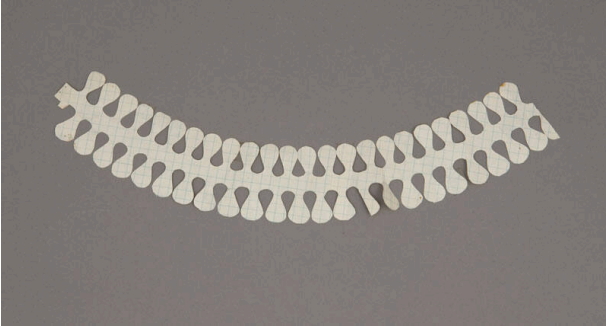

Basic Detail Report

Study for White Cloud

Date

c. 1969

Primary Maker

Merry Renk

Materials

Paper

Dimensions

14 x 3 1/2 in. (35.6 x 8.9 cm)