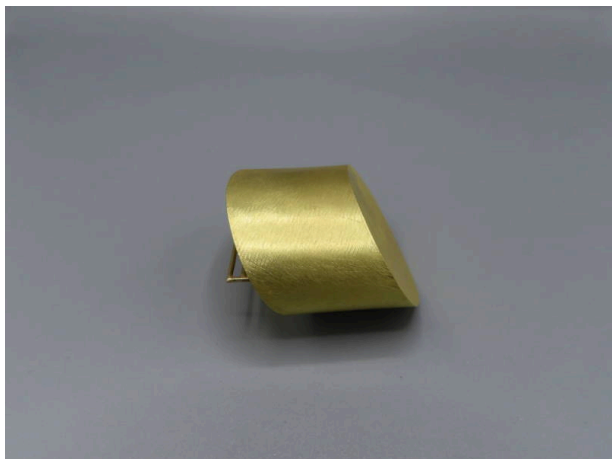

Basic Detail Report

Spilla (Brooch)

Date

1983

Materials

Gold 750 (equal to 18k)

Dimensions

1 5/8 x 1 3/4 x 1 1/4 in., (4.1 x 4.4 x 3.2 cm,)