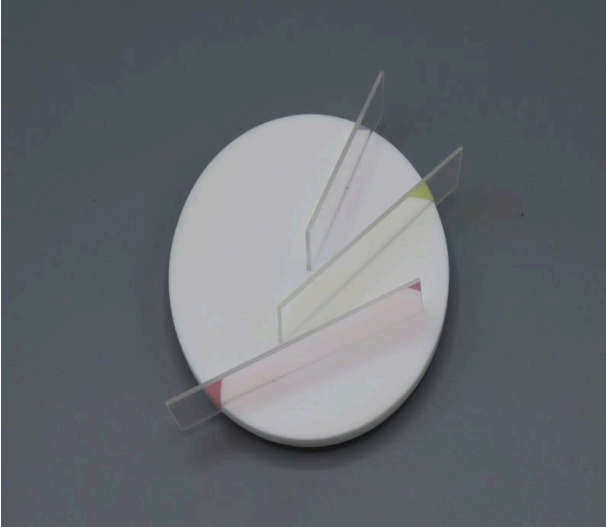

Basic Detail Report

Palette

Date

2015

Primary Maker

Jiro Kamata

Materials

Dichroic mirror, corian, and silver

Dimensions

3 1/2 x 2 7/8 x 1 3/4 in. (8.9 x 7.3 x 4.4 cm)