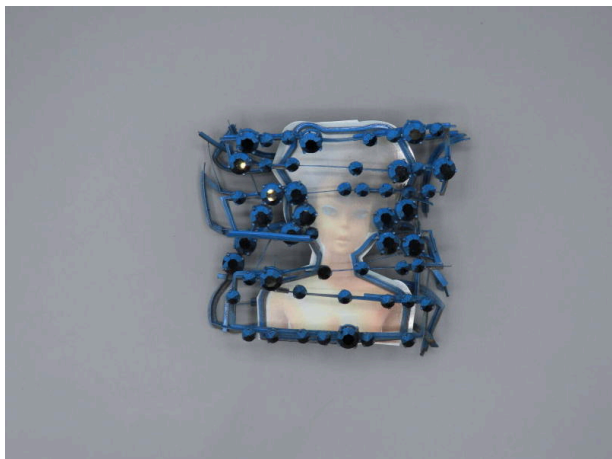

# Basic Detail Report

---

5 1/4 x 4 1/2 x 1 3/4 in. (13.3 x 11.4 x 4.4 cm)

## Portrait #1

**Date**

2006

**Primary Maker**

Norman Weber

**Materials**

Silver, glass, lacquer, and digital print

**Dimensions**