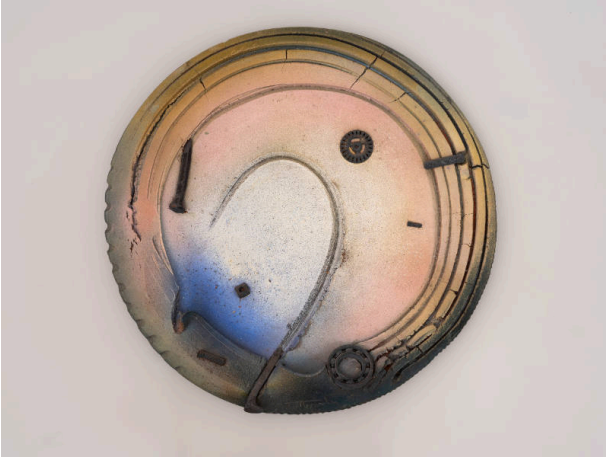

Basic Detail Report

American Iron and Steel Series: Myopic Sunset

Date

1986

Primary Maker

Neil Tetkowski

Materials

Clay, steel, and terra sigillata

Dimensions

5 x 35 x 35 in. (12.7 x 88.9 x 88.9 cm)