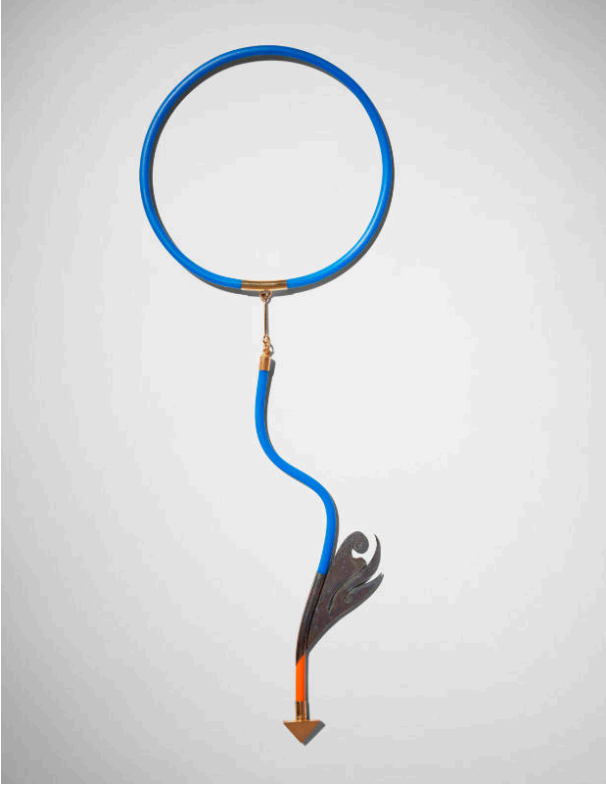

## Necklace

### Materials

Air hose tubing, ColorCore laminate, silver and gold-plated brass

### Dimensions

17 1/2 x 6 1/2 x 1/4 in. (44.5 x 16.5 x 0.6 cm)