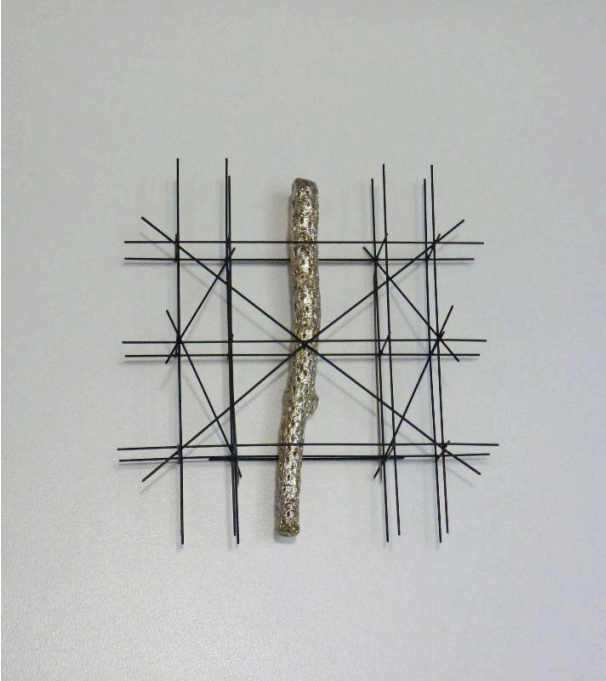

Basic Detail Report

Untitled (brooch)

Date

1985

Primary Maker

Georg Dobler

Materials

Steel wire, black chrome, coral branch, and silver leaf

Description

(unique)

Dimensions

4 1/2 x 4 3/4 x 13/16 in. (11.5 x 12 x 2 cm)